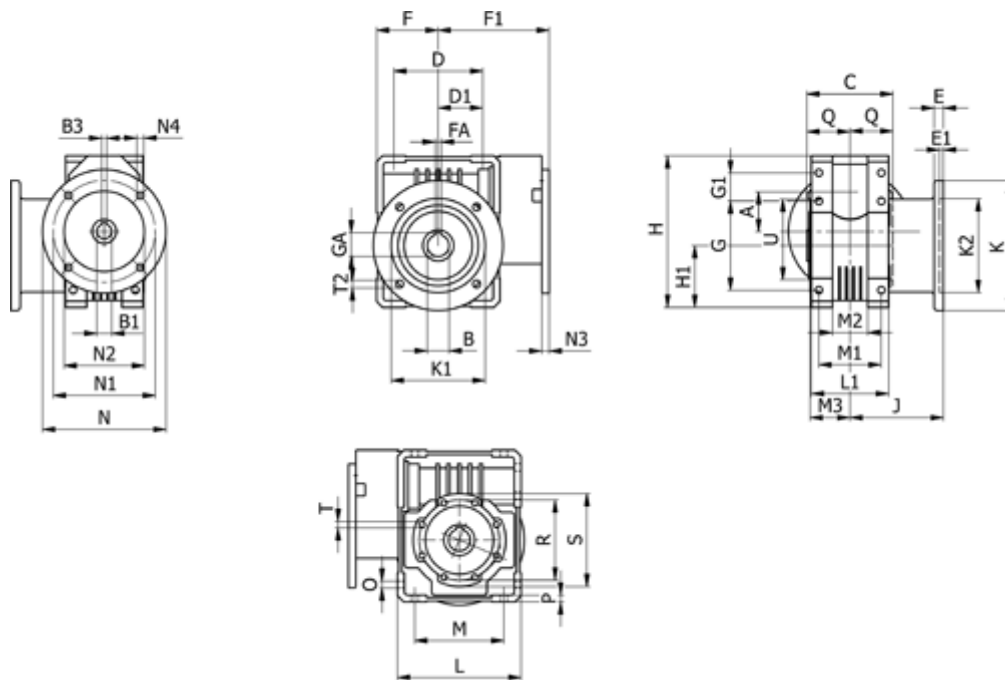

Data Sheet

Article number: 392107518043010

Description: Worm gear
WR 75-UF2-180-80B5, without lubrication

Measures

A = 75.00	E = 12	H = 220.5	M = 102	N4 = M10x13	U = 90
B = 30	E1 = 5	H1 = 87.0	M1 = 165	O = 10.5	
B1 E7 = 19	F = 87	J = 111.0	M2 = 130	P = 9	
B2 = 21.8	F1 = 164	K = 200	M3 = 12	Q = 40	
B3 H9 = 6	FA = 8	K1 = 165	N = 200	R = 110	
C = 127	G = 126	K2 = 130	N1 = 165	S = 125	
D = 109.5	G1 = 46.5	L = 59	N2 = 130	T = M8x14	
D1 = 46.5	GA = 33.3	L1 = 126	N3 = 12.0	T2 = 12.5	